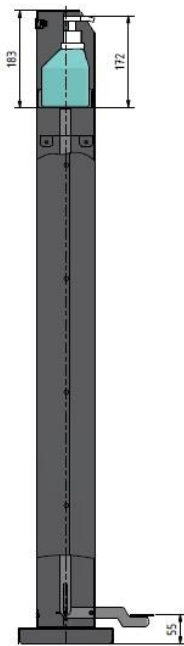

# Hand disinfectant dispenser HDS 120 with pedal

- hygienic mechanism, to be used with foot
- made of galvanized steel with powder coating
- made for all 500 ml and 1000 ml euro bottles
- ground moutation absolutely necessary, for stability
- fitting material included in delivery
- suited for outdoors, weather proof

article-no.	color
2085	silver
2086	white (RAL 9016)
2087	antique-silver

**Pic. Measurements for 500 ml euro bottle**

**Pic. Measurements for 1000 ml euro bottle**

**Pic. Inside view**

**Pic. Side view**

Bottle and pump included in delivery.