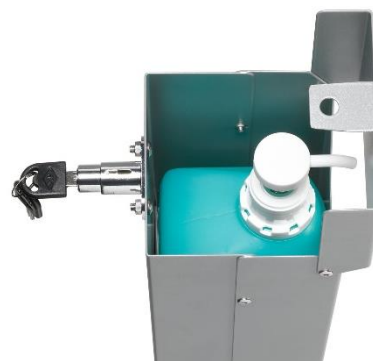

# Hand disinfectant dispenser HDS 120 with pedal

- hygienic mechanism, to be used with foot
- made of galvanized steel with powder coating
- made for all 500 ml and 1000 ml euro bottles
- ground moutation absolutely necessary, for stability
- fitting material included in delivery
- suited for outdoors, weather proof

article-no.	color
2085	silver
2086	white (RAL 9016)
2087	antique-silver

**Pic. Measurements for 500 ml euro bottle**

**Pic. Measurements for 1000 ml euro bottle**

**Pic. Inside view**

**Pic. Side view**

Bottle and pump included in delivery.