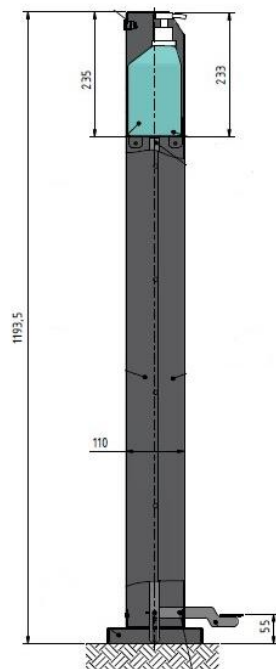

# Hand disinfectant dispenser HDS 120 with pedal

- hygienic mechanism, to be used with foot
- made of galvanized steel with powder coating
- made for all 500 ml and 1000 ml euro bottles
- ground moutation absolutely necessary, for stability
- fitting material included in delivery
- suited for outdoors, weather proof

article-no.	color
2085	silver
2086	white (RAL 9016)
2087	antique-silver

**Pic. Measurements for 500 ml euro bottle**

**Pic. Measurements for 1000 ml euro bottle**

**Pic. Inside view**

**Pic. Side view**

Bottle and pump included in delivery.